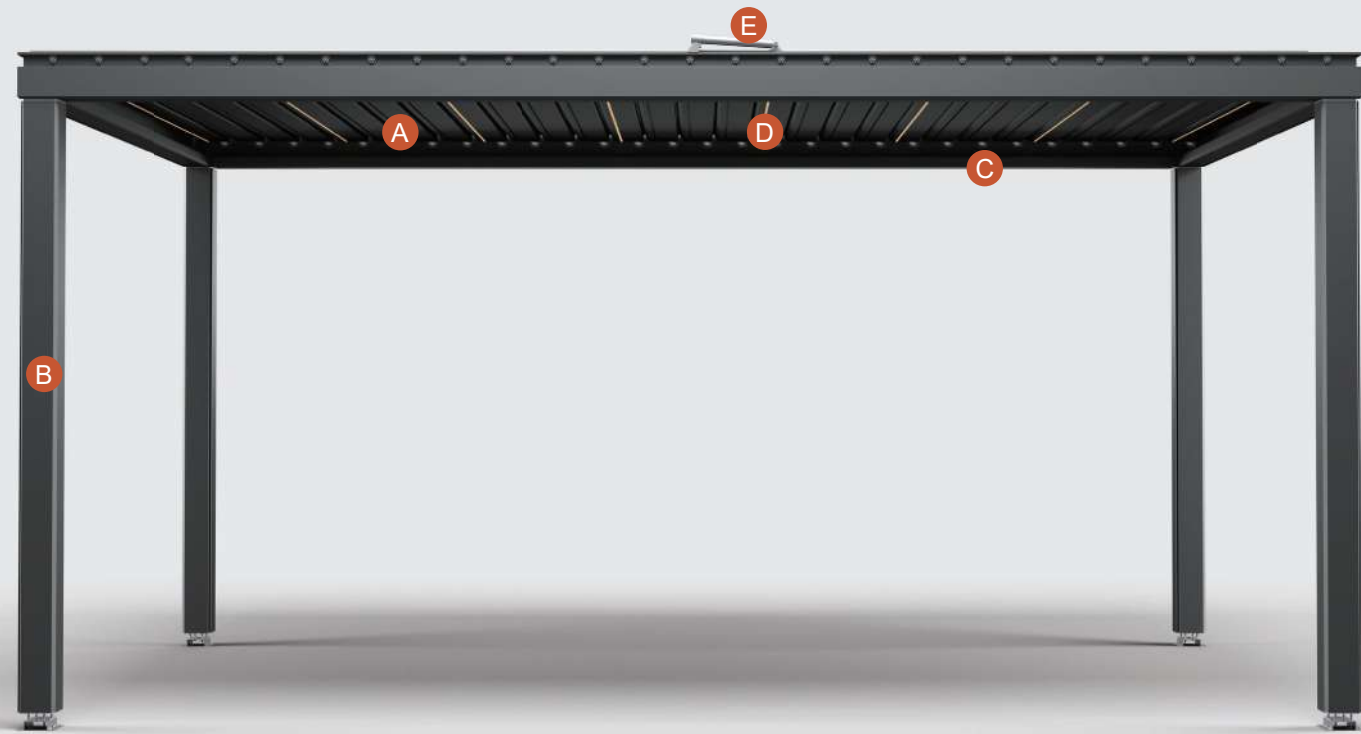

Louvers are designed such that they will interlock to keep out the water, hot sun and snow. Deep channels in each louver carry water away to the in-built surrounding gutter.

Tilt the louvers like that, the sun is blocked and the fresh air can flush through the opening gaps.

Aluminium
Motorized Side Screen

Aluminium
Privacy Slat Wall

Aluminium
Louver Shutters

Outdoor Furniture

WPC Decking

Sliding Glass Doors

220 Series

Motorized Pergola

STANDARD SIZE

DESIGN OPTION

Louvers are designed such that they will interlock to keep out the water, hot sun and snow. Deep channels in each louver carry water away to the in-built surrounding gutter.

Tilt the louvers like that, the sun is blocked and the fresh air can flush through the opening gaps.