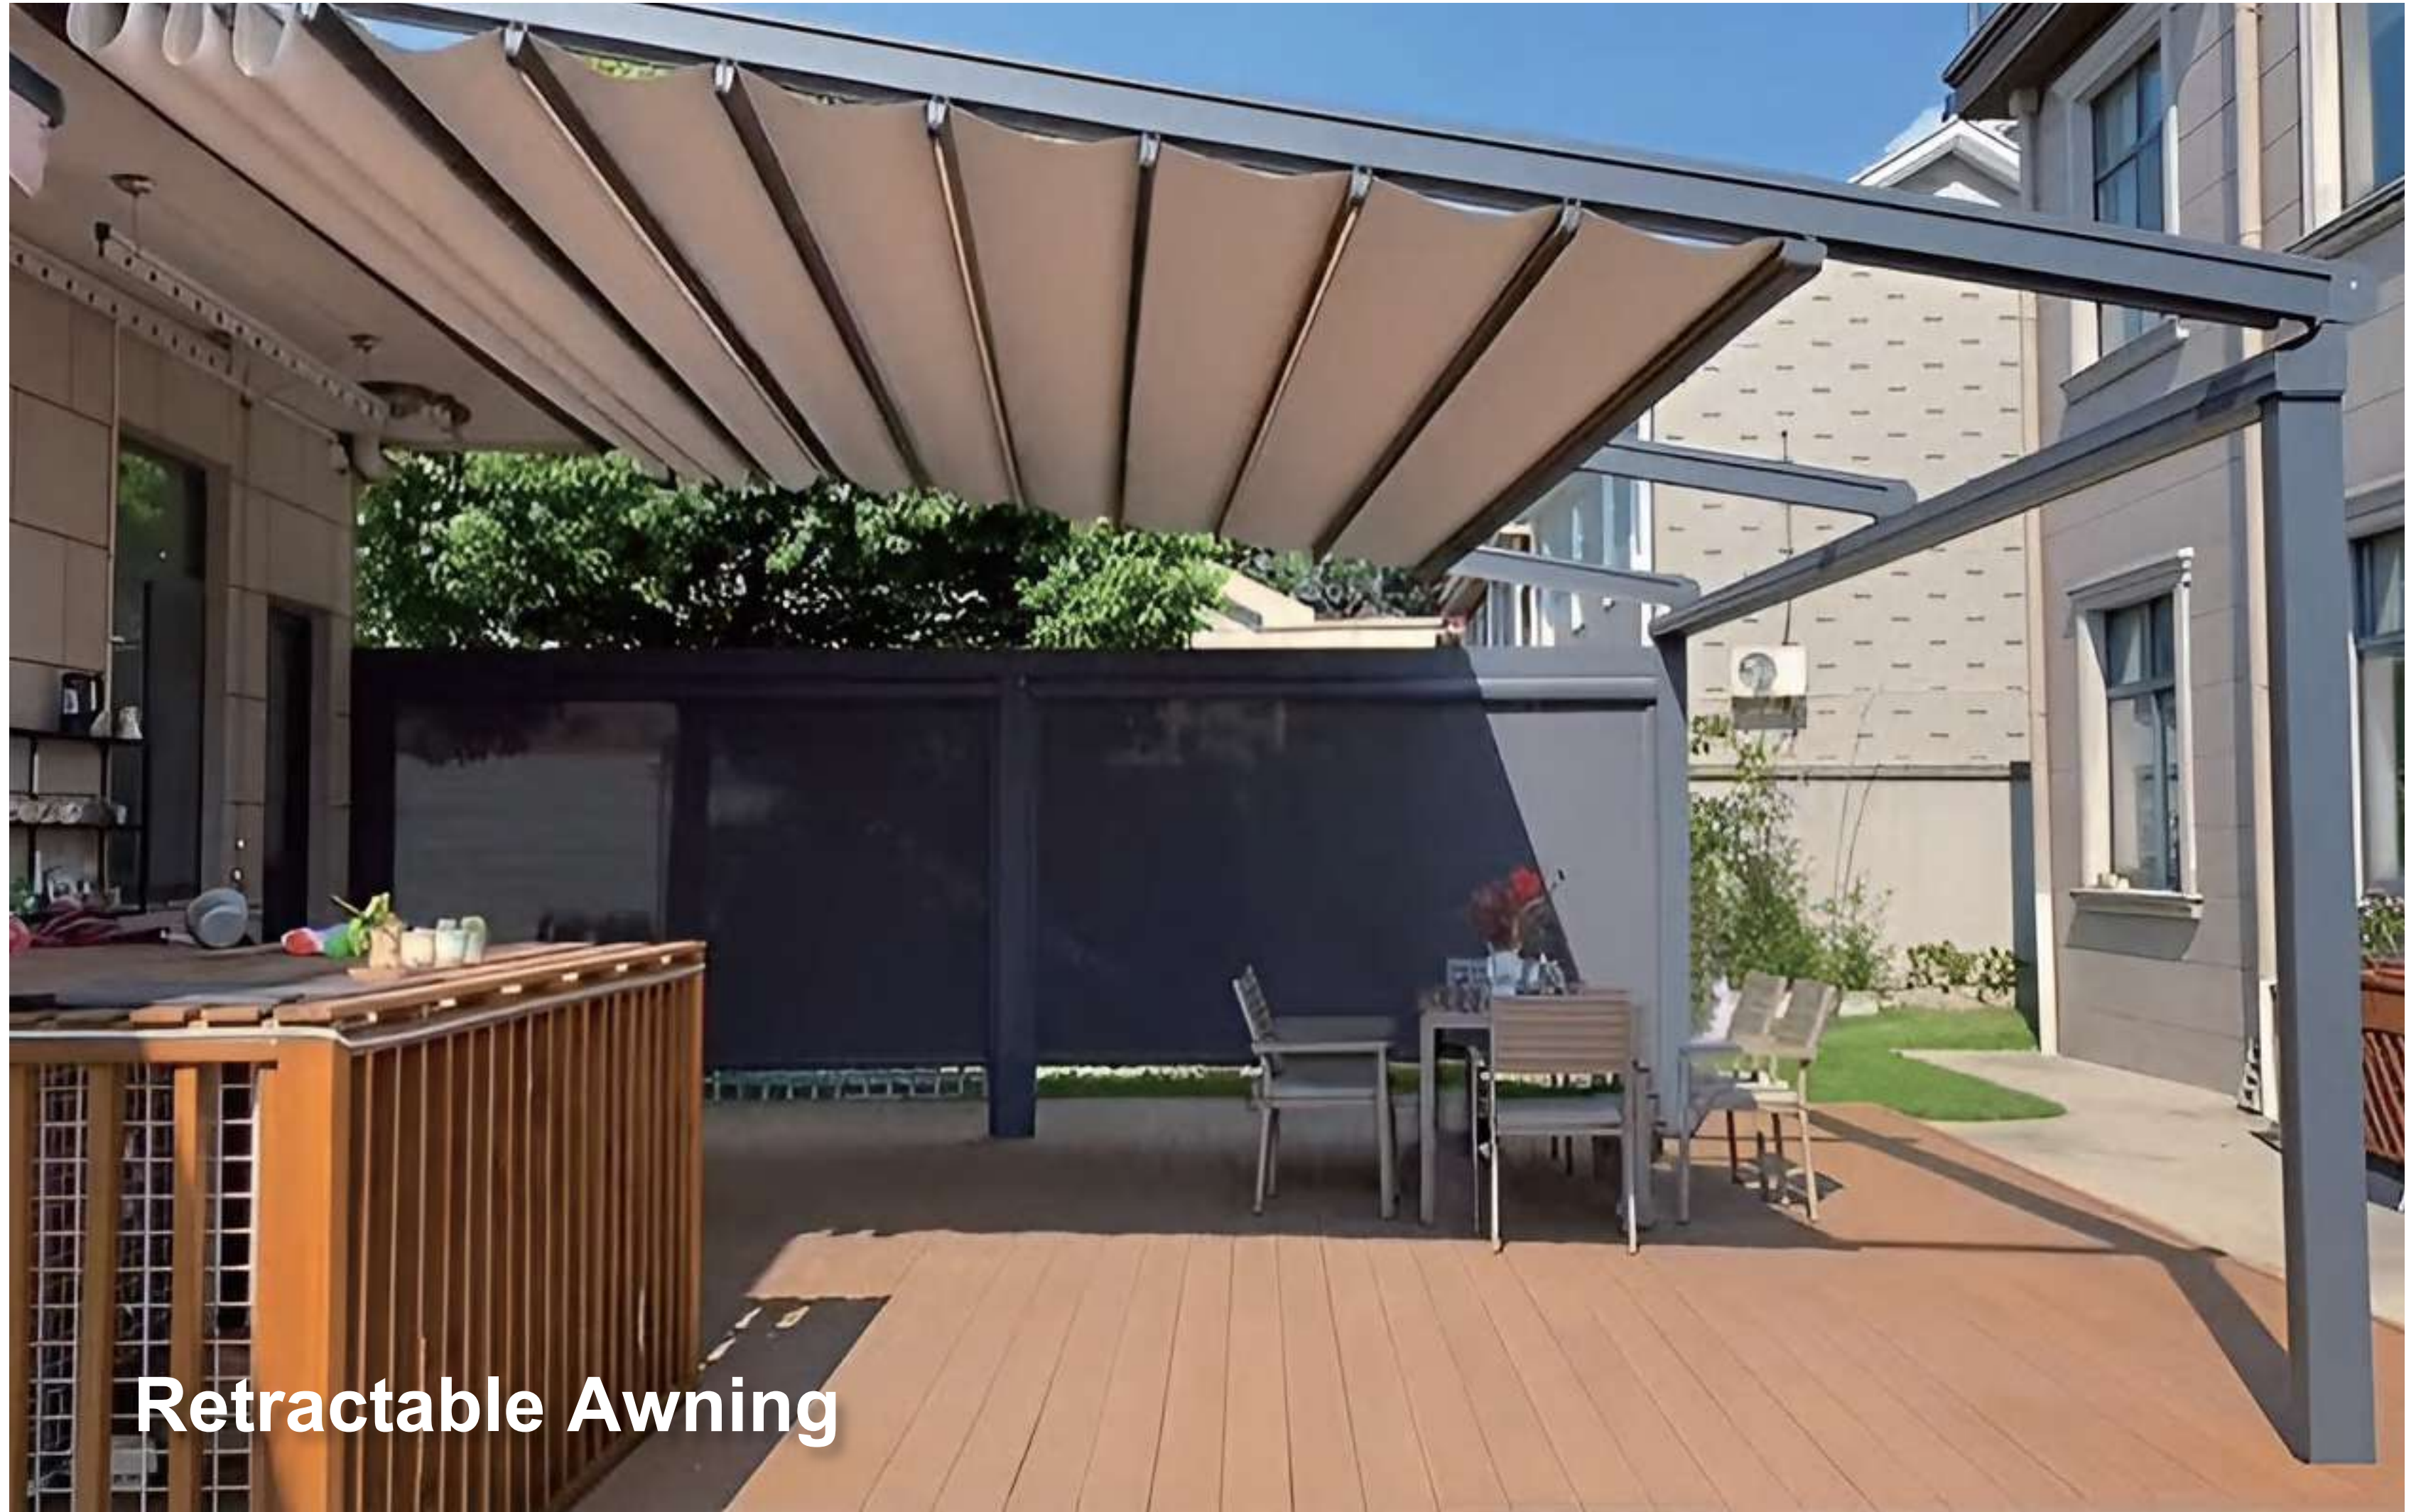

In winter or cooler weather enjoy the natural warmth of sunlight by tilting the louvers to the desired angle with the fingertip touch of your remote control.

220 Blades

200 Side beam & Gutter

170 Column

DRAINAGE SYSTEM

Zip Screen

OTHER PRODUCTS

Retractable Awning

OTHER PRODUCTS

Full Cassette Awnings

OTHER PRODUCTS

Sunroom

Lonsonpergola