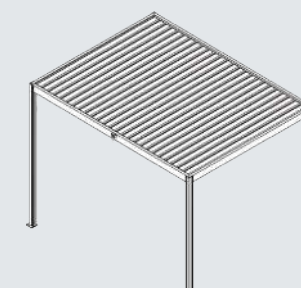

COLOR OPTION Custom colors are not supported !

RAL 9016 White

RAL 7011 Grey

MAIN PROFILES

Material	Aluminum 6063-T5
Standard Size	3x3m,3x4m(Standard sizes only)
Standard Height	2.5m
LED Lights Color	3800K warm light / 4000K white light

STANDARD SIZE

3m x 3m

3m x 4m

DESIGN OPTION

Free standing

Louvers are designed such that they will interlock to keep out the water, hot sun and snow. Deep channels in each louver carry water away to the in-built surrounding gutter.