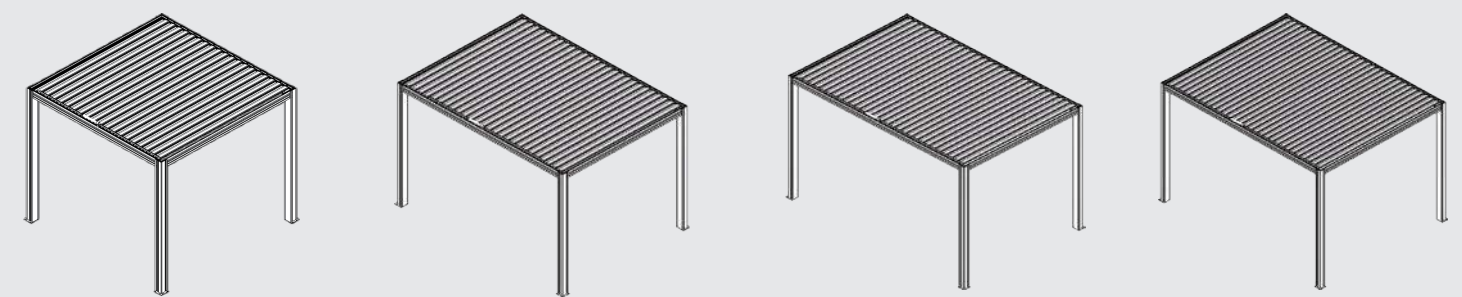

Motorized / Manual Pergola

- A Blade
- B Post
- C Beam&Gutter
- D Led Light Strip
- E Motor

COLOR OPTION Support custom colors !

- RAL 9016 White
- RAL 7011 Grey
- RAL 9016 White +RAL 7011 Grey

MAIN PROFILES

Material	Aluminum 6063-T5
Standard Size	3x3m,3x4m,3.5x4m,3.5x4.5m(Max 4 Post size: 3.5x4.5m)
Standard Height	2.5/2.8/3.0m
LED Lights Color	3800K warm light / 4000K white light
Motor Waterproof Rating	IP67

STANDARD SIZE

3m x 3m

3m x 4m

3.5m x 4m

3.5m x 4.5m

DESIGN OPTION

Free standing

Wall-mounted

Louvers are designed such that they will interlock to keep out the water, hot sun and snow. Deep channels in each louver carry water away to the in-built surrounding gutter.

Tilt the louvers like that, the sun is blocked and the fresh air can flush through the opening gaps.