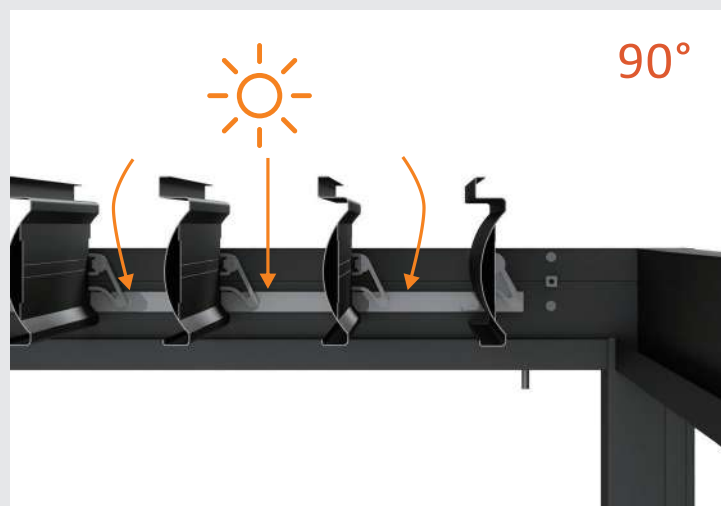

STANDARD SIZE

3m x 3m

3m x 4m

DESIGN OPTION

Free standing

Louvers are designed such that they will interlock to keep out the water, hot sun and snow. Deep channels in each louver carry water away to the in-built surrounding gutter.

Tilt the louvers like that, the sun is blocked and the fresh air can flush through the opening gaps.

In winter or cooler weather enjoy the natural warmth of sunlight by tilting the louvers to the desired angle with the fingertip touch of your remote control.