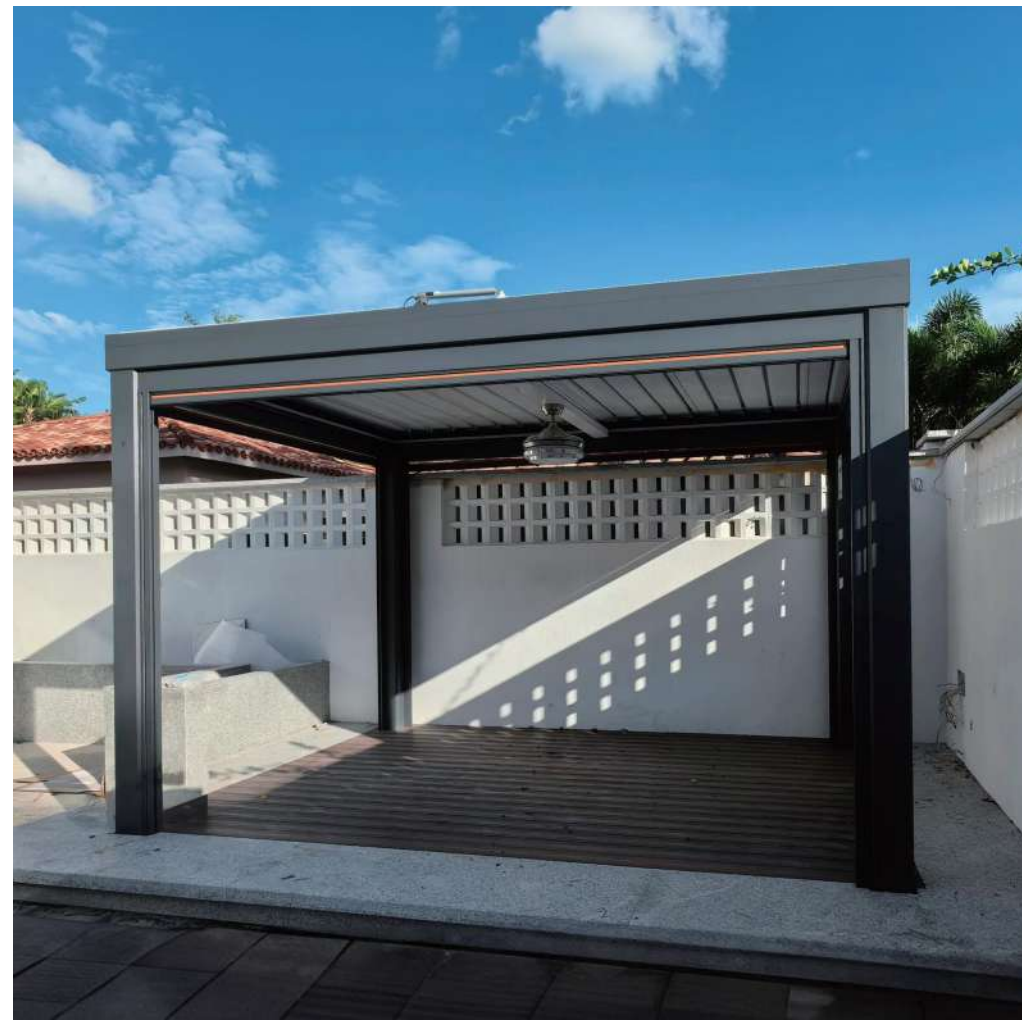

STANDARD SIZE

3m x 3m

3m x 4m

DESIGN OPTION

Free standing

Louvers are designed such that they will interlock to keep out the water, hot sun and snow. Deep channels in each louver carry water away to the in-built surrounding gutter.

STANDARD SIZE

DESIGN OPTION

Louvers are designed such that they will interlock to keep out the water, hot sun and snow. Deep channels in each louver carry water away to the in-built surrounding gutter.

Tilt the louvers like that, the sun is blocked and the fresh air can flush through the opening gaps.

Aluminium
Louver Shutters

Outdoor Furniture

WPC Decking

Sliding Glass Doors

OPTIONAL ITEMS

Can be matched with different items according to your needs.

PROJECT CASES

OTHER PRODUCTS

Zip Screen

OTHER PRODUCTS

Retractable Awning

OTHER PRODUCTS

Full Cassette Awnings

OTHER PRODUCTS

Sunroom

Lonsonpergola