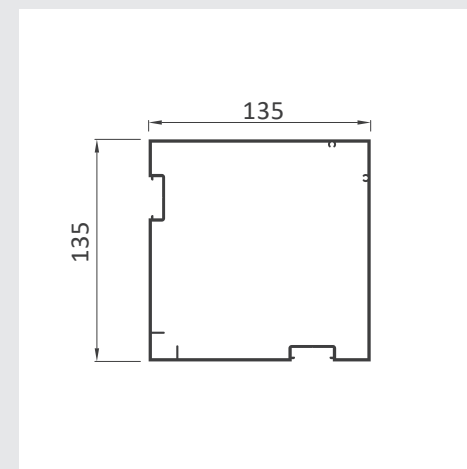

Louvers are designed such that they will interlock to keep out the water, hot sun and snow. Deep channels in each louver carry water away to the in-built surrounding gutter.

Tilt the louvers like that, the sun is blocked and the fresh air can flush through the opening gaps.

In winter or cooler weather enjoy the natural warmth of sunlight by tilting the louvers to the desired angle with the fingertip touch of your remote control.

135 Column

DRAINAGE SYSTEM

In the event of rain, our pergola is closed to provide complete protection. Water is channeled away discreetly through the internal drain hidden inside the post.