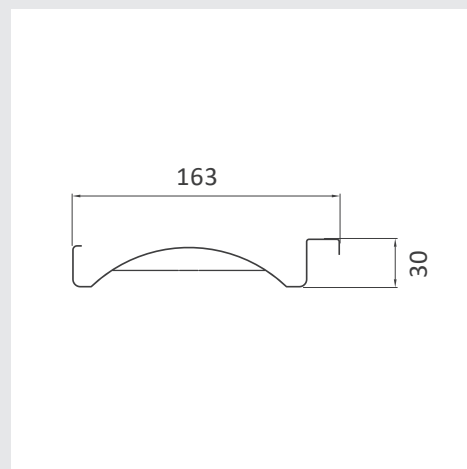

In winter or cooler weather enjoy the natural warmth of sunlight by tilting the louvers to the desired angle with the fingertip touch of your remote control.

163 Blade