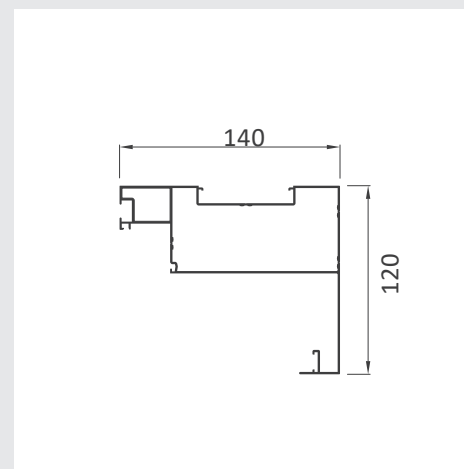

140 Side beam & Gutter