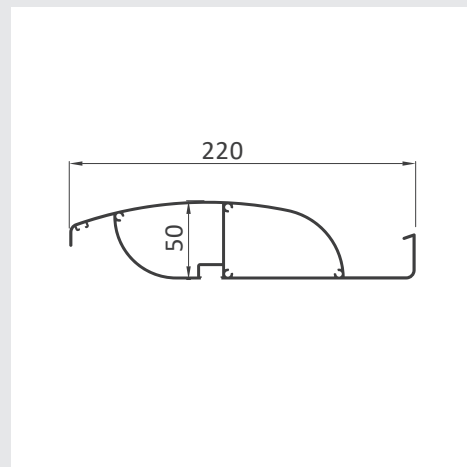

In winter or cooler weather enjoy the natural warmth of sunlight by tilting the louvers to the desired angle with the fingertip touch of your remote control.

220 Blades