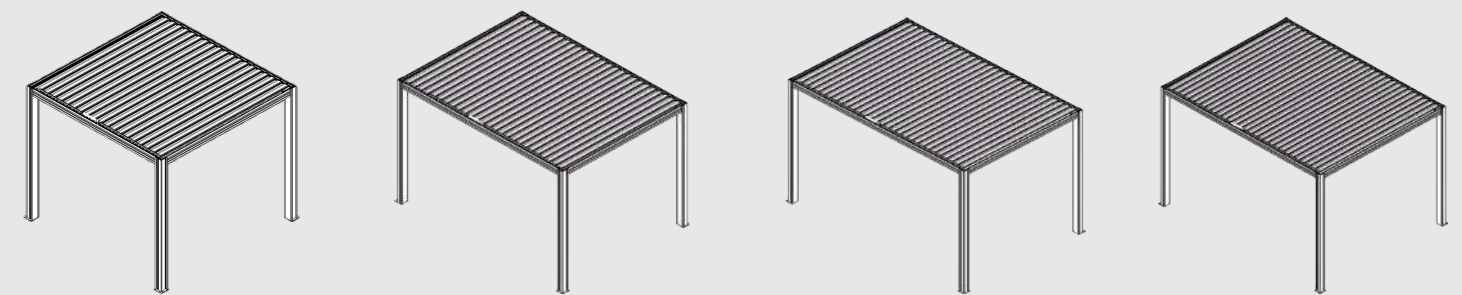

- A Blade
- B Post
- C Beam&Gutter
- D Led Light Strip
- E Motor

COLOR OPTION Support custom colors !

- RAL 9016 White
- RAL 7011 Grey
- RAL 9016 White +RAL 7011 Grey

MAIN PROFILES

Material	Aluminum 6063-T5
Standard Size	3x3m,3x4m,3.5x4m,4x4.5m(Max 4 Post size: 4x4.5m)
Standard Height	2.5/2.8/3.0m
LED Lights Color	3800K warm light / 4000K white light
Motor Waterproof Rating	IP67

STANDARD SIZE

3m x 3m

3m x 4m

3.5m x 4m

4m x 4.5m

DESIGN OPTION

Free standing

Wall-mounted

Louvers are designed such that they will interlock to keep out the water, hot sun and snow. Deep channels in each louver carry water away to the in-built surrounding gutter.

Tilt the louvers like that, the sun is blocked and the fresh air can flush through the opening gaps.