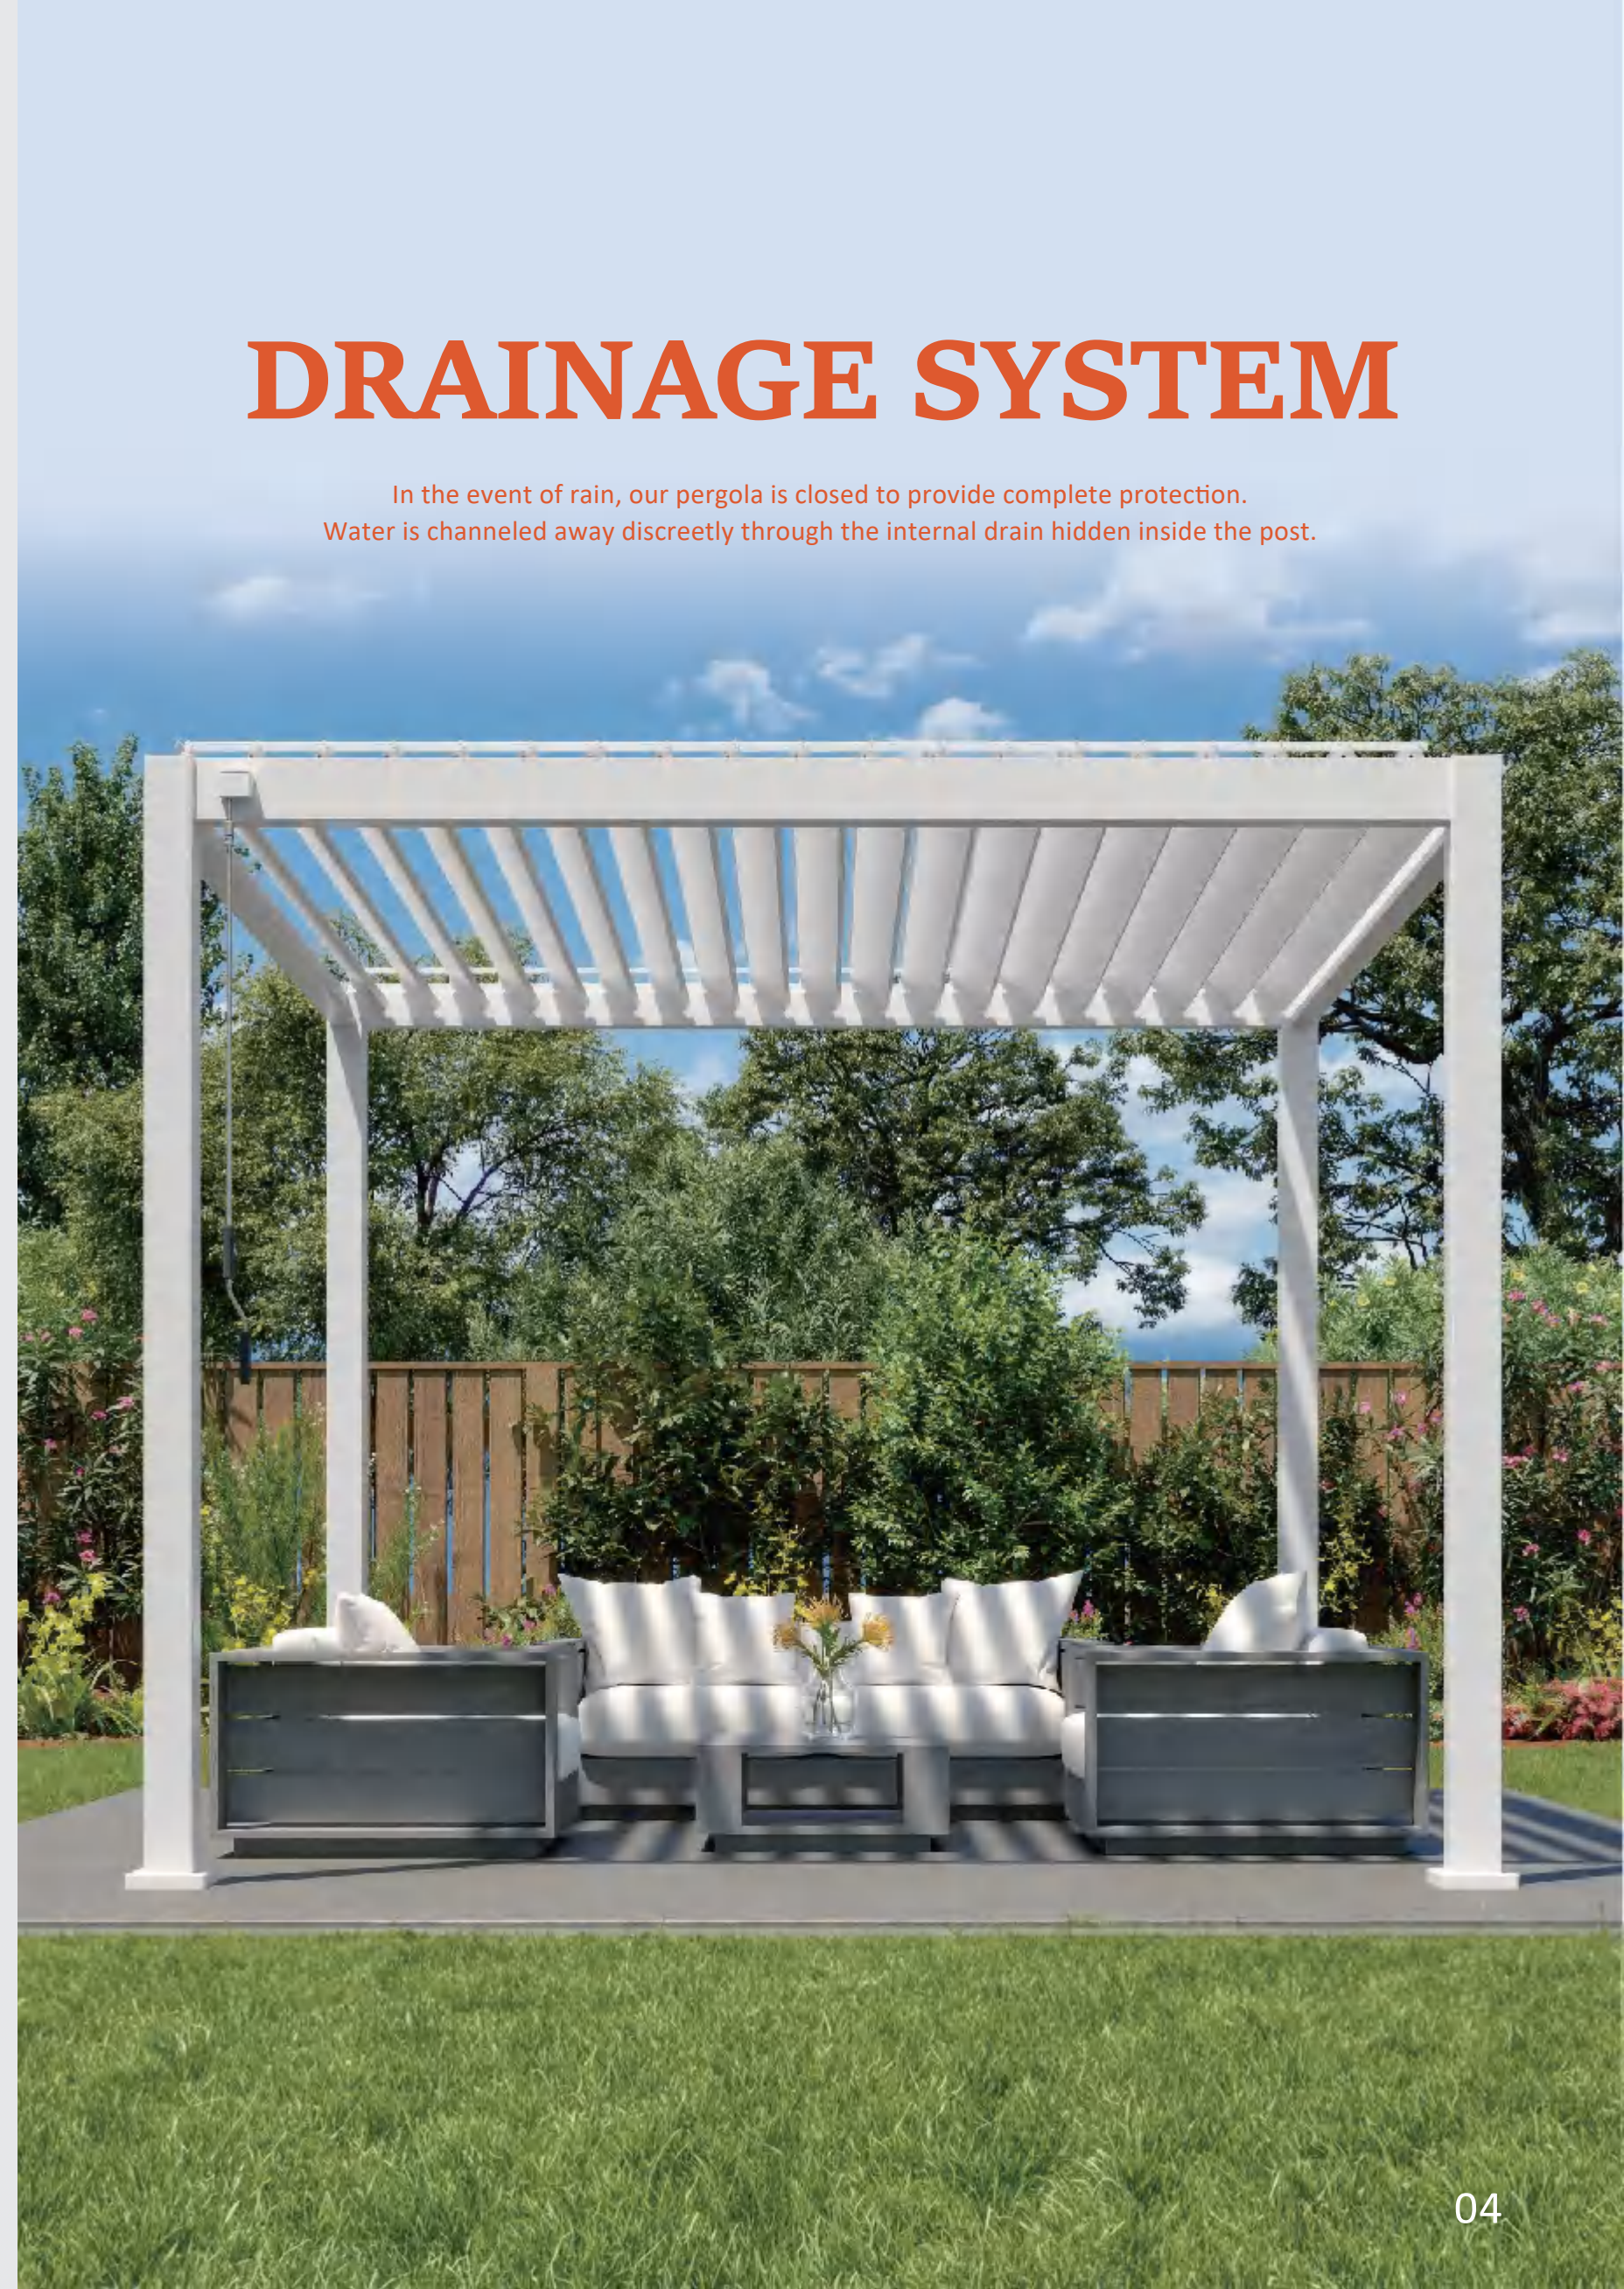

STANDARD SIZE

3m x 3m

3m x 4m

DESIGN OPTION

Free standing

Louvers are designed such that they will interlock to keep out the water, hot sun and snow. Deep channels in each louver carry water away to the in-built surrounding gutter.

Tilt the louvers like that, the sun is blocked and the fresh air can flush through the opening gaps.

In winter or cooler weather enjoy the natural warmth of sunlight by tilting the louvers to the desired angle with the fingertip touch of your remote control.

163 Blade

140 Side beam & Gutter

100 Column

DRAINAGE SYSTEM

In the event of rain, our pergola is closed to provide complete protection. Water is channeled away discreetly through the internal drain hidden inside the post.