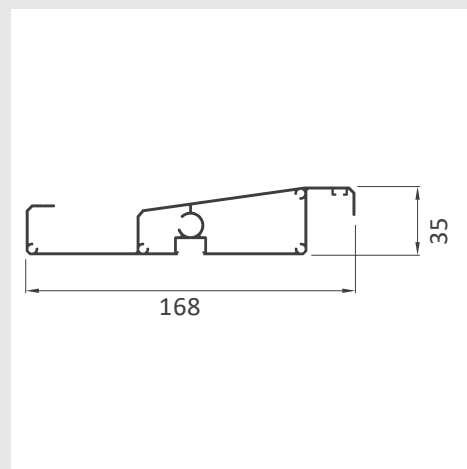

In winter or cooler weather enjoy the natural warmth of sunlight by tilting the louvers to the desired angle with the fingertip touch of your remote control.

168 Blade