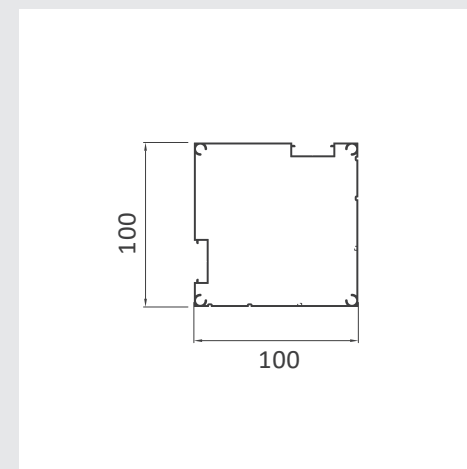

Louvers are designed such that they will interlock to keep out the water, hot sun and snow. Deep channels in each louver carry water away to the in-built surrounding gutter.

Tilt the louvers like that, the sun is blocked and the fresh air can flush through the opening gaps.

In winter or cooler weather enjoy the natural warmth of sunlight by tilting the louvers to the desired angle with the fingertip touch of your remote control.

100 Column

DRAINAGE SYSTEM

In the event of rain, our pergola is closed to provide complete protection. Water is channeled away discreetly through the internal drain hidden inside the post.