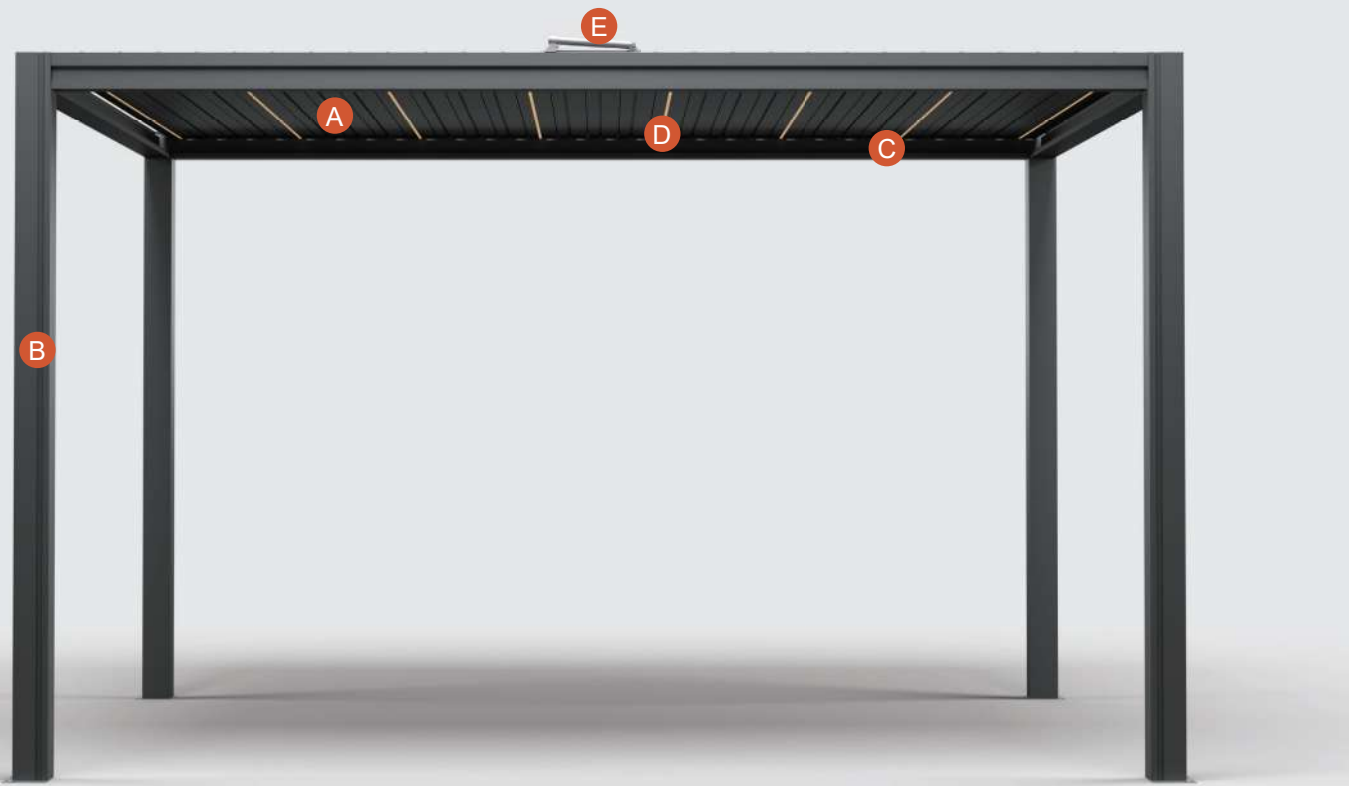

168 Series

Motorized / Manual Pergola