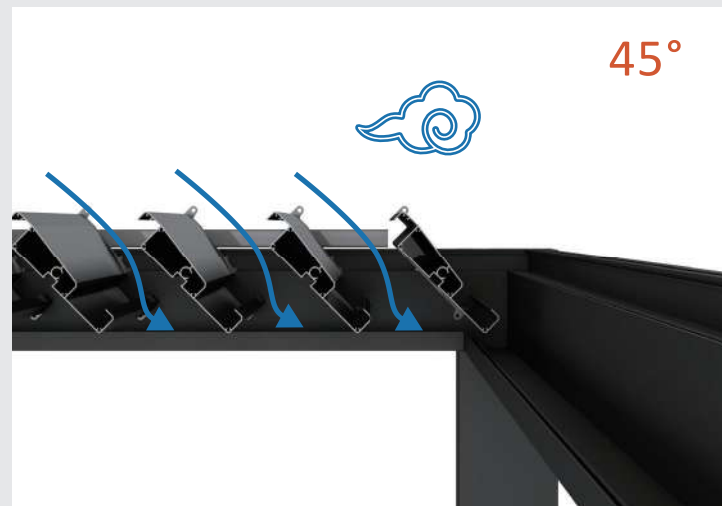

STANDARD SIZE

3m x 3m

3m x 4m

3.5m x 4m

3.5m x 4.5m

DESIGN OPTION

Free standing

Wall-mounted

Louvers are designed such that they will interlock to keep out the water, hot sun and snow. Deep channels in each louver carry water away to the in-built surrounding gutter.

Tilt the louvers like that, the sun is blocked and the fresh air can flush through the opening gaps.

In winter or cooler weather enjoy the natural warmth of sunlight by tilting the louvers to the desired angle with the fingertip touch of your remote control.

168 Blade

140 Side beam & Gutter

135 Column

DRAINAGE SYSTEM