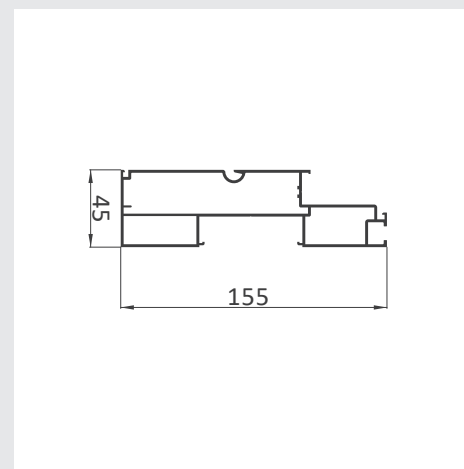

155 Side beam