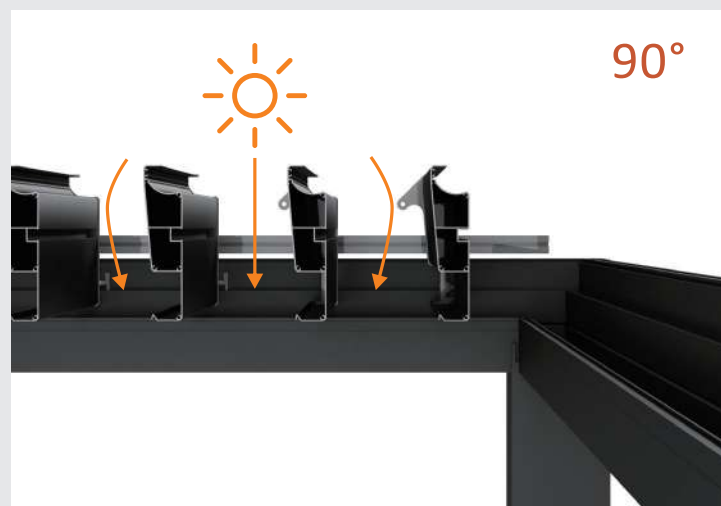

Louvers are designed such that they will interlock to keep out the water, hot sun and snow. Deep channels in each louver carry water away to the in-built surrounding gutter.

Tilt the louvers like that, the sun is blocked and the fresh air can flush through the opening gaps.

In winter or cooler weather enjoy the natural warmth of sunlight by tilting the louvers to the desired angle with the fingertip touch of your remote control.

183 Blades

155 Side beam

135 Column

DRAINAGE SYSTEM