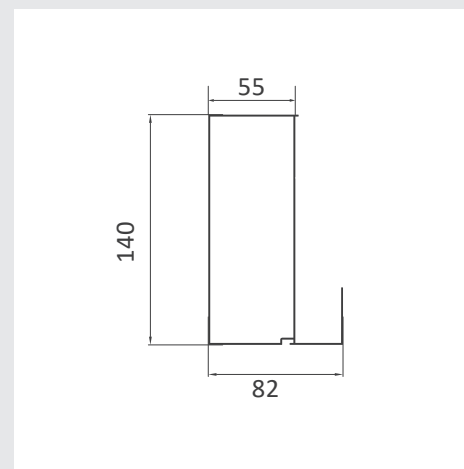

140 Side beam & Gutter