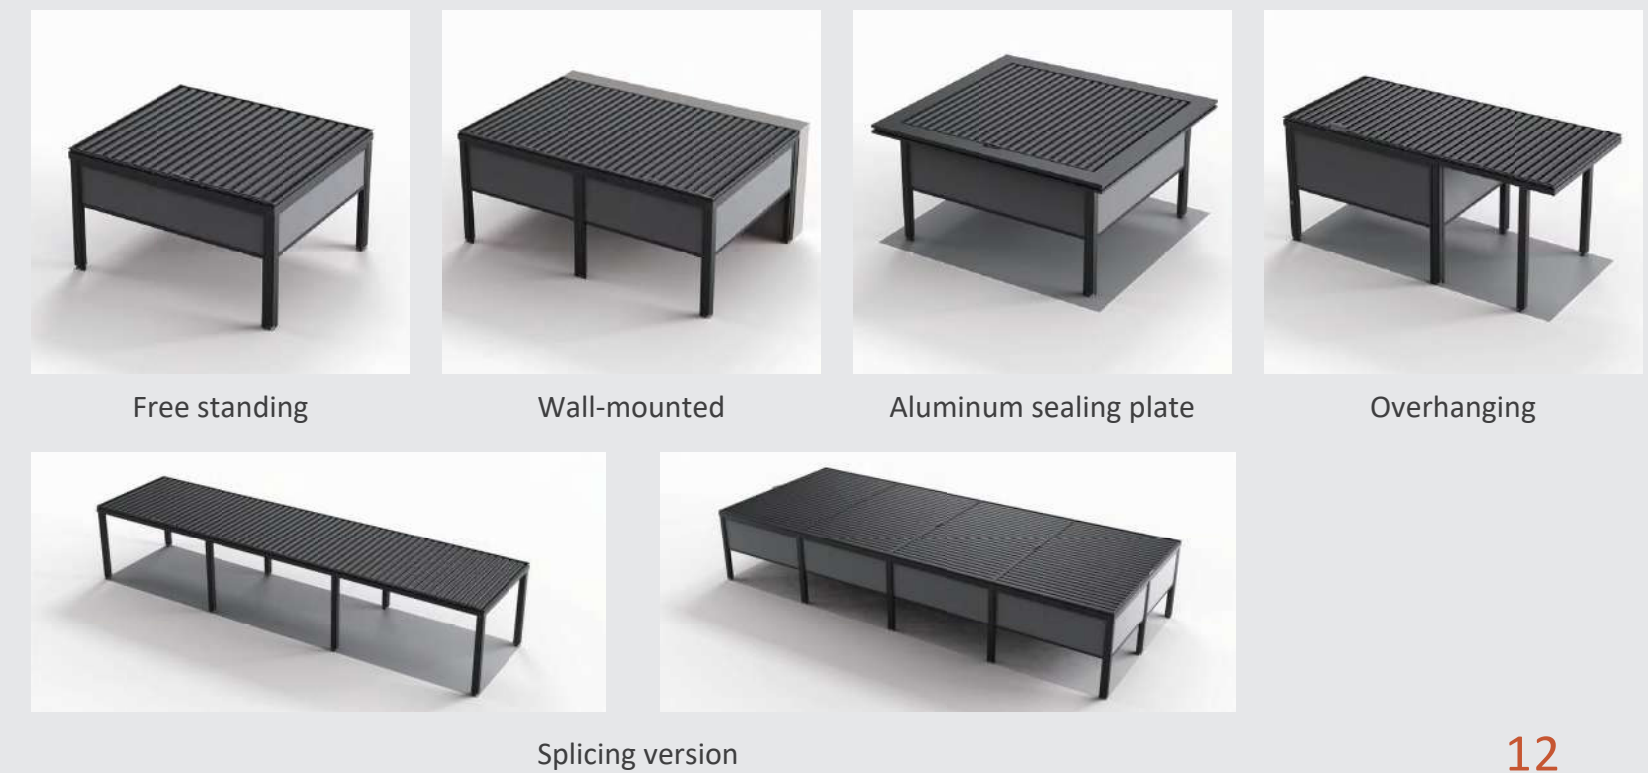

Aluminium
Motorized Side Screen

Aluminium
Privacy Slat Wall

Aluminium
Louver Shutters

Outdoor Furniture

WPC Decking

Sliding Glass Doors

220 Series

Motorized Pergola

- A Blade
- B Post
- C Beam&Gutter
- D Led Light Strip
- E Motor

COLOR OPTION Support custom colors !

MAIN PROFILES

Material	Aluminum 6063-T5
Standard Size	3x3m,3x4m,3x6m,4x4m,4x6m,4x8m (Max 4 Post size: 3mx6m & All Range Size Customised)
Standard Height	2.5/2.8/3.0m
LED Lights Color	3800K warm light / 4000K white light
Motor Waterproof Rating	IP67

STANDARD SIZE

DESIGN OPTION

Louvers are designed such that they will interlock to keep out the water, hot sun and snow. Deep channels in each louver carry water away to the in-built surrounding gutter.

Tilt the louvers like that, the sun is blocked and the fresh air can flush through the opening gaps.

In winter or cooler weather enjoy the natural warmth of sunlight by tilting the louvers to the desired angle with the fingertip touch of your remote control.

220 Blades

200 Side beam & Gutter

170 Column

DRAINAGE SYSTEM