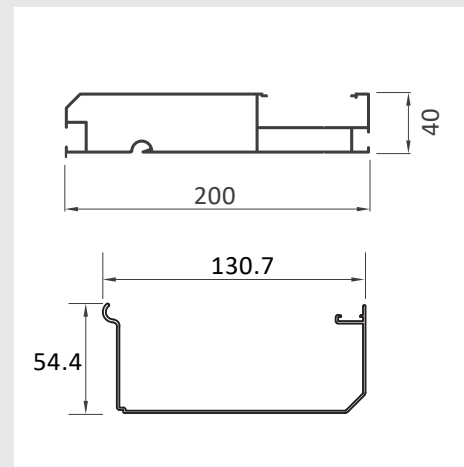

200 Side beam & Gutter