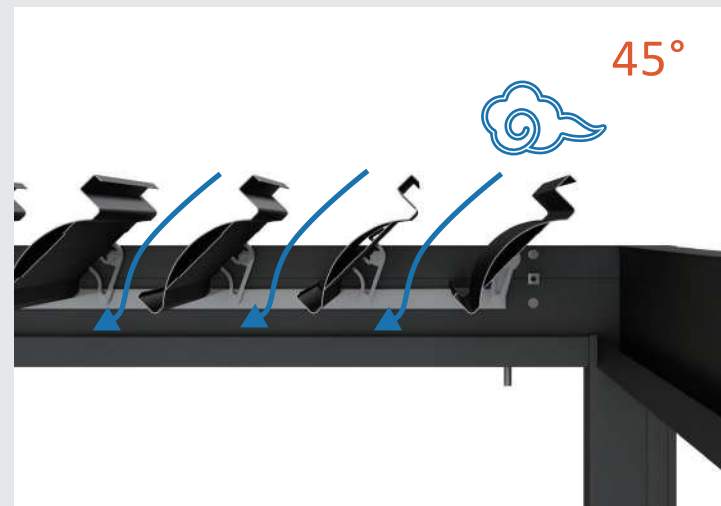

STANDARD SIZE

3m x 3m

3m x 4m

DESIGN OPTION

Free standing

Louvers are designed such that they will interlock to keep out the water, hot sun and snow. Deep channels in each louver carry water away to the in-built surrounding gutter.

Tilt the louvers like that, the sun is blocked and the fresh air can flush through the opening gaps.

In winter or cooler weather enjoy the natural warmth of sunlight by tilting the louvers to the desired angle with the fingertip touch of your remote control.

163 Blade

140 Side beam & Gutter

100 Column

DRAINAGE SYSTEM

In the event of rain, our pergola is closed to provide complete protection. Water is channeled away discreetly through the internal drain hidden inside the post.