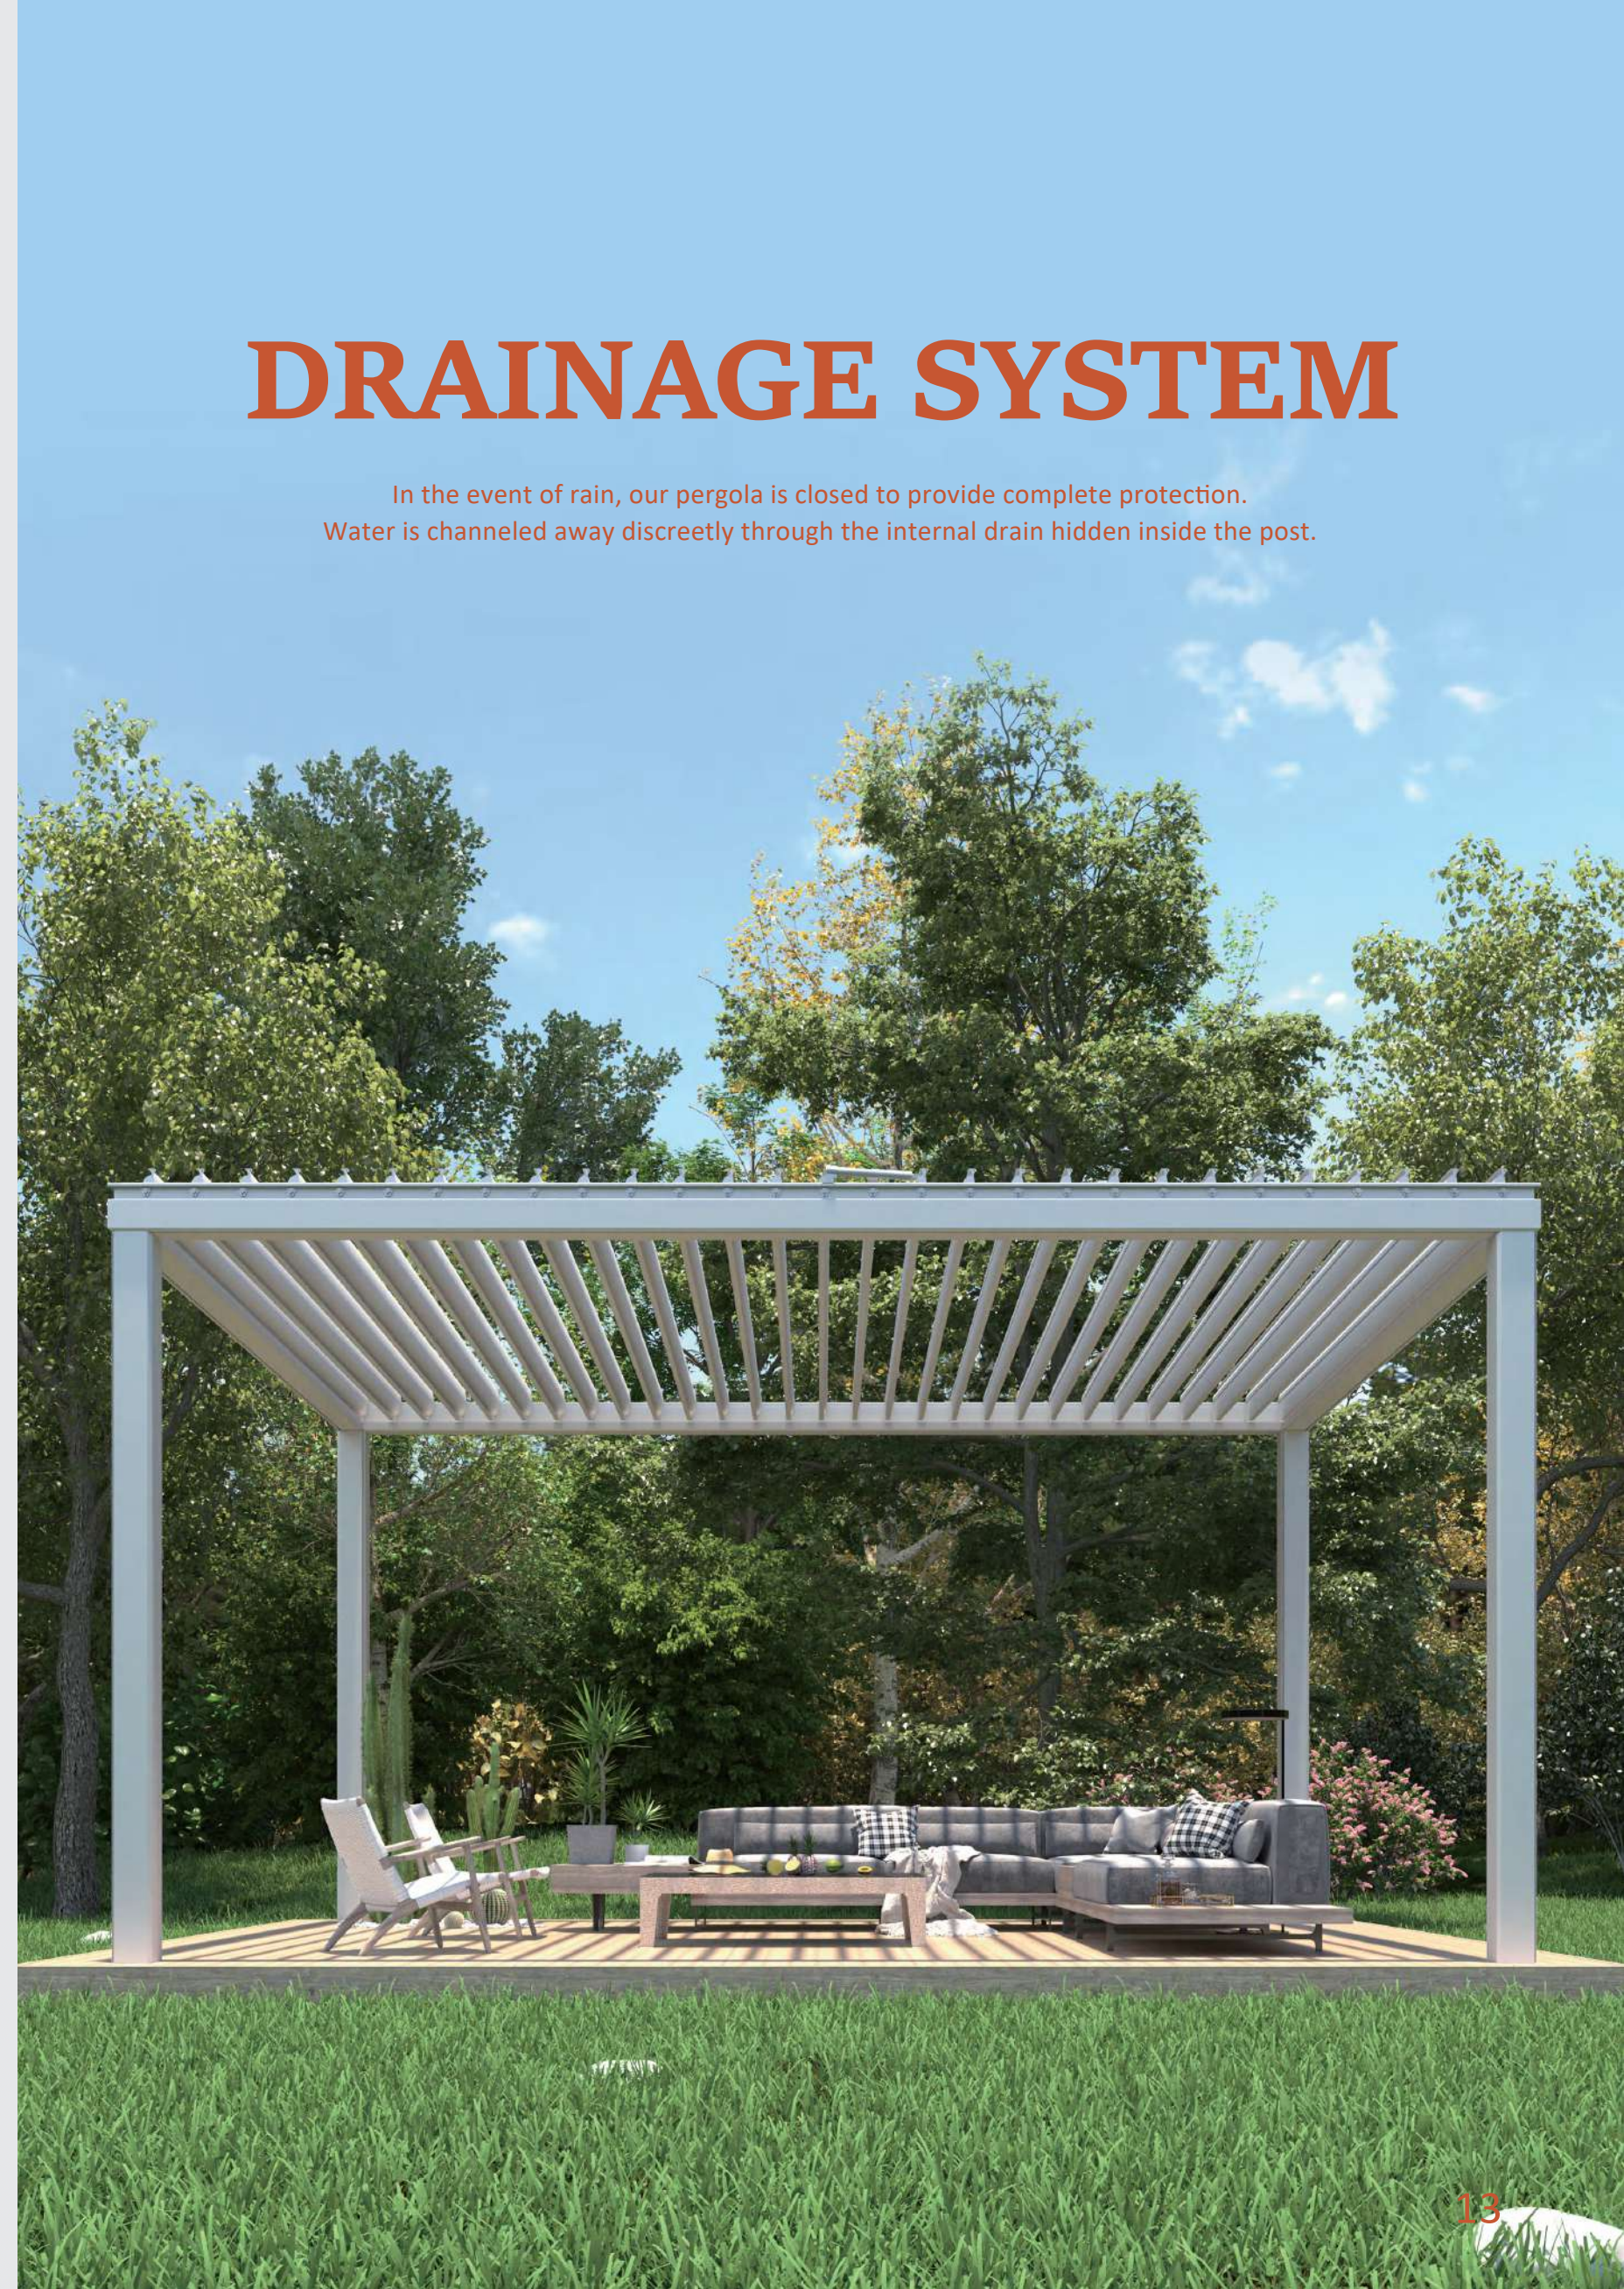

DRAINAGE SYSTEM

In the event of rain, our pergola is closed to provide complete protection. Water is channeled away discreetly through the internal drain hidden inside the post.