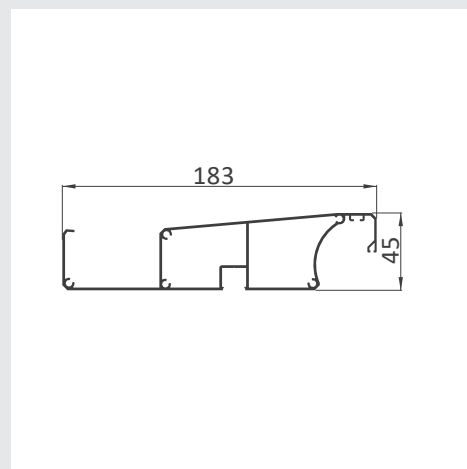

In winter or cooler weather enjoy the natural warmth of sunlight by tilting the louvers to the desired angle with the fingertip touch of your remote control.

183 Blades