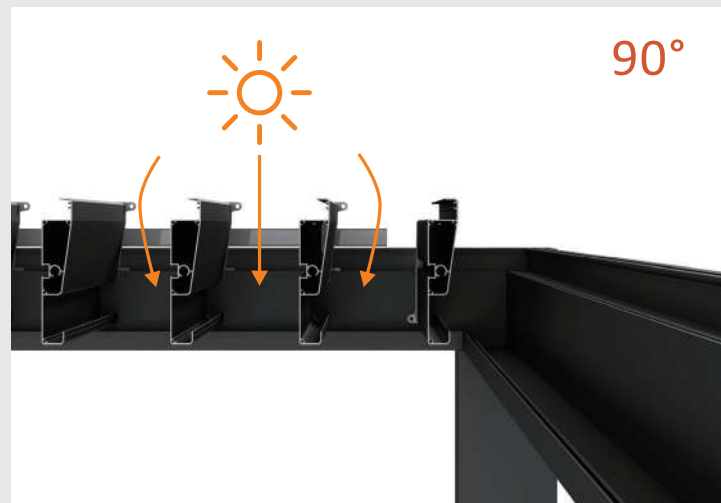

STANDARD SIZE

3m x 3m

3m x 4m

3.5m x 4m

3.5m x 4.5m

DESIGN OPTION

Free standing

Wall-mounted

Louvers are designed such that they will interlock to keep out the water, hot sun and snow. Deep channels in each louver carry water away to the in-built surrounding gutter.

Tilt the louvers like that, the sun is blocked and the fresh air can flush through the opening gaps.