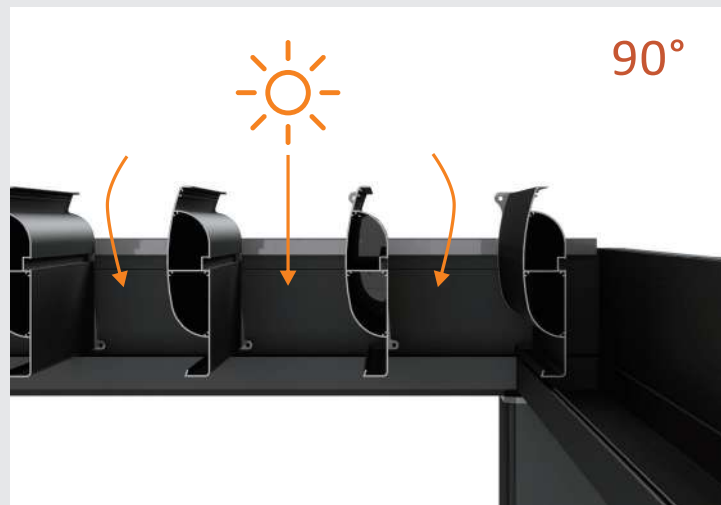

STANDARD SIZE

DESIGN OPTION

Louvers are designed such that they will interlock to keep out the water, hot sun and snow. Deep channels in each louver carry water away to the in-built surrounding gutter.

Tilt the louvers like that, the sun is blocked and the fresh air can flush through the opening gaps.

In winter or cooler weather enjoy the natural warmth of sunlight by tilting the louvers to the desired angle with the fingertip touch of your remote control.

220 Blades

200 Side beam & Gutter

170 Column

DRAINAGE SYSTEM