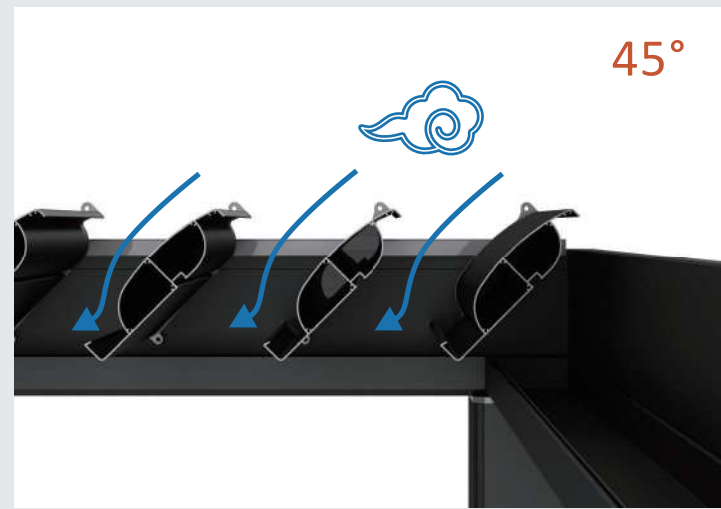

- A Blade
- B Post
- C Beam&Gutter
- D Led Light Strip
- E Motor

COLOR OPTION Support custom colors !

MAIN PROFILES

Material	Aluminum 6063-T5
Standard Size	3x3m,3x4m,3x6m,4x4m,4x6m,4x8m (Max 4 Post size: 3mx6m & All Range Size Customised)
Standard Height	2.5/2.8/3.0m
LED Lights Color	3800K warm light / 4000K white light
Motor Waterproof Rating	IP67

STANDARD SIZE

DESIGN OPTION

Louvers are designed such that they will interlock to keep out the water, hot sun and snow. Deep channels in each louver carry water away to the in-built surrounding gutter.

Tilt the louvers like that, the sun is blocked and the fresh air can flush through the opening gaps.

In winter or cooler weather enjoy the natural warmth of sunlight by tilting the louvers to the desired angle with the fingertip touch of your remote control.

220 Blades

200 Side beam & Gutter

170 Column

DRAINAGE SYSTEM