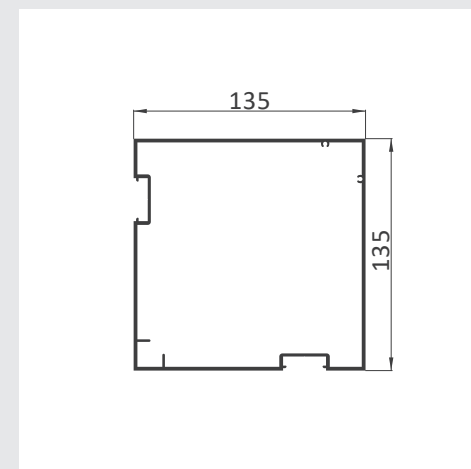

135 Column

DRAINAGE SYSTEM

In the event of rain, our pergola is closed to provide complete protection. Water is channeled away discreetly through the internal drain hidden inside the post.