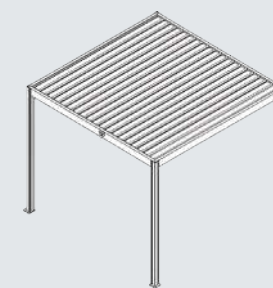

COLOR OPTION Custom colors are not supported !

RAL 9016 White

RAL 7011 Grey

MAIN PROFILES

Material	Aluminum 6063-T5
Standard Size	3x3m,3x4m(Standard sizes only)
Standard Height	2.5m
LED Lights Color	3800K warm light / 4000K white light

STANDARD SIZE

3m x 3m

3m x 4m

DESIGN OPTION

Free standing

Louvers are designed such that they will interlock to keep out the water, hot sun and snow. Deep channels in each louver carry water away to the in-built surrounding gutter.