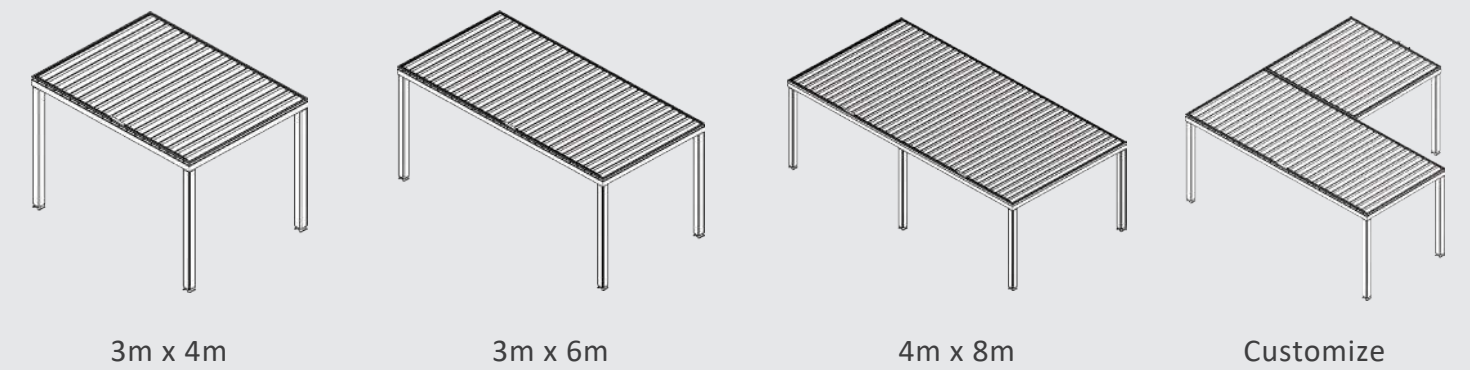

- A Blade
- B Post
- C Beam&Gutter
- D Led Light Strip
- E Motor

COLOR OPTION Support custom colors !

MAIN PROFILES

Material	Aluminum 6063-T5
Standard Size	3x3m,3x4m,3x6m,4x4m,4x6m,4x8m (Max 4 Post size: 3mx6m & All Range Size Customised)
Standard Height	2.5/2.8/3.0m
LED Lights Color	3800K warm light / 4000K white light
Motor Waterproof Rating	IP67

STANDARD SIZE

DESIGN OPTION

Louvers are designed such that they will interlock to keep out the water, hot sun and snow. Deep channels in each louver carry water away to the in-built surrounding gutter.

Tilt the louvers like that, the sun is blocked and the fresh air can flush through the opening gaps.

In winter or cooler weather enjoy the natural warmth of sunlight by tilting the louvers to the desired angle with the fingertip touch of your remote control.

220 Blades

200 Side beam & Gutter

170 Column

DRAINAGE SYSTEM