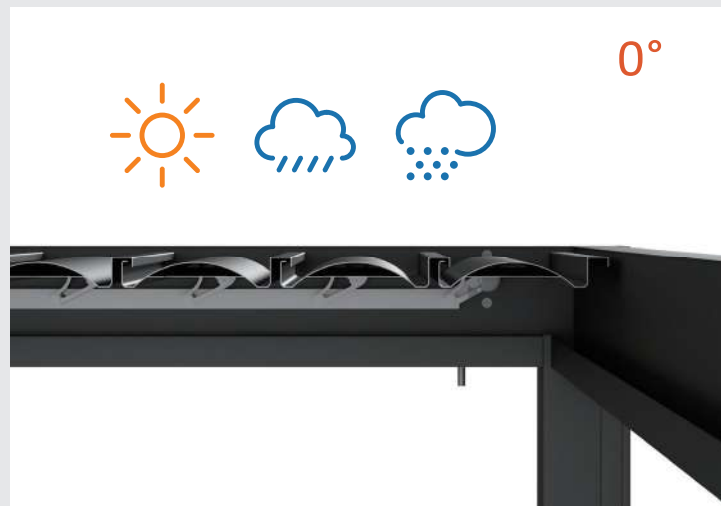

STANDARD SIZE

3m x 3m

3m x 4m

DESIGN OPTION

Free standing

Louvers are designed such that they will interlock to keep out the water, hot sun and snow. Deep channels in each louver carry water away to the in-built surrounding gutter.

Tilt the louvers like that, the sun is blocked and the fresh air can flush through the opening gaps.

In winter or cooler weather enjoy the natural warmth of sunlight by tilting the louvers to the desired angle with the fingertip touch of your remote control.

163 Blade

140 Side beam & Gutter

100 Column

DRAINAGE SYSTEM

In the event of rain, our pergola is closed to provide complete protection. Water is channeled away discreetly through the internal drain hidden inside the post.