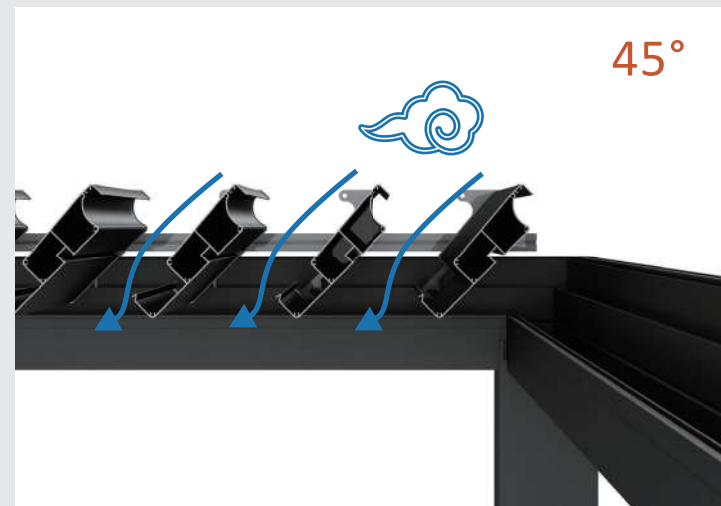

STANDARD SIZE

3m x 3m

3m x 4m

3.5m x 4m

4m x 4.5m

DESIGN OPTION

Free standing

Wall-mounted

Louvers are designed such that they will interlock to keep out the water, hot sun and snow. Deep channels in each louver carry water away to the in-built surrounding gutter.

Tilt the louvers like that, the sun is blocked and the fresh air can flush through the opening gaps.

In winter or cooler weather enjoy the natural warmth of sunlight by tilting the louvers to the desired angle with the fingertip touch of your remote control.

183 Blades

155 Side beam

135 Column

DRAINAGE SYSTEM