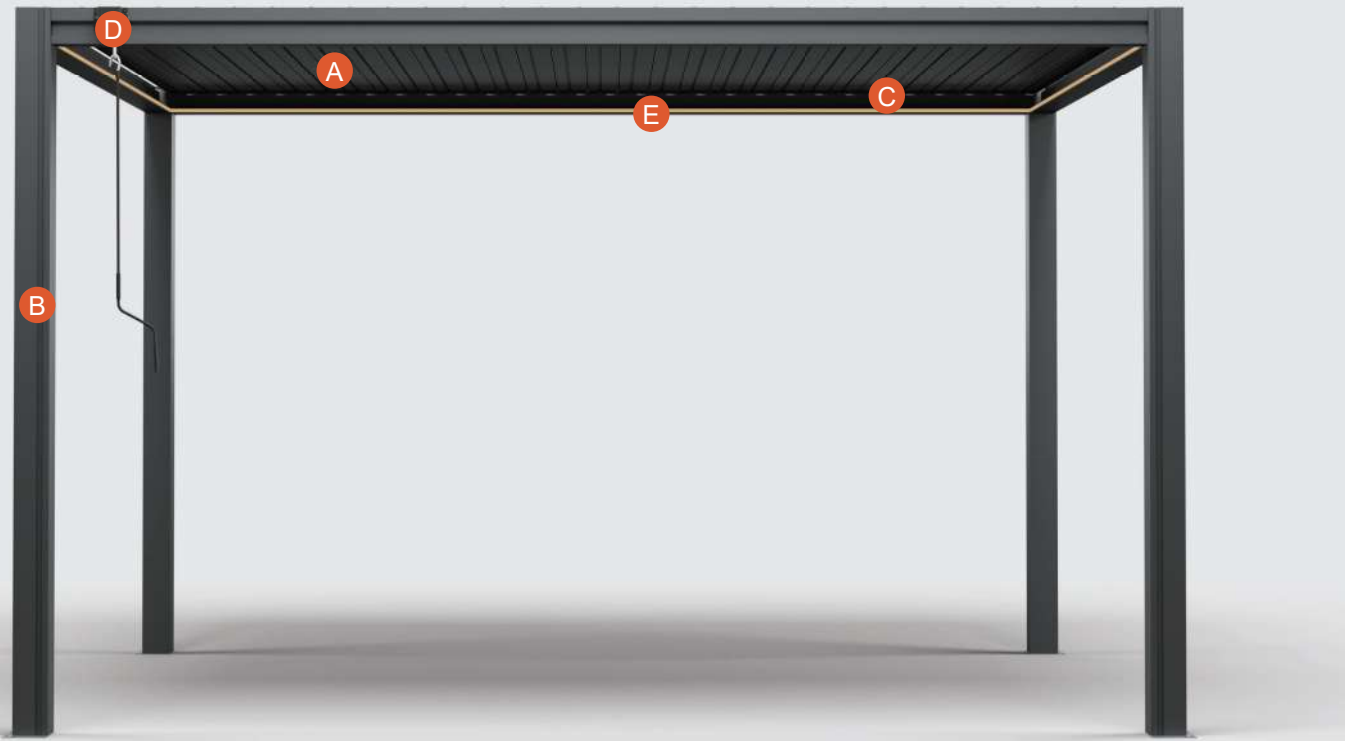

LED LIGHTING

Custom fit linear LED lighting with two-color snaps in the louver blade and can be dimmable.

WATERPROOF

Special post design to run the water and wire separately.

8

KEY ADVANTAGES

APP CONTROL

Once the smart all-in-one app is download, you can adjust the louvers to create the perfect amount of shade or weather protection by iPhone or android device.

Product design is easy to install and the professional installation instructions will be offered accordingly.

Outdoor Pergola

Outdoor Aluminum Alloy Sunshade Pergola

163 Series

Manual Pergola

- A Blade
- B Post
- C Beam&Gutter
- D Hand rocker
- E Led Light Strip

STANDARD SIZE

3m x 3m

3m x 4m

DESIGN OPTION

Free standing

Louvers are designed such that they will interlock to keep out the water, hot sun and snow. Deep channels in each louver carry water away to the in-built surrounding gutter.

163 Blade

140 Side beam & Gutter

100 Column

DRAINAGE SYSTEM

In the event of rain, our pergola is closed to provide complete protection. Water is channeled away discreetly through the internal drain hidden inside the post.