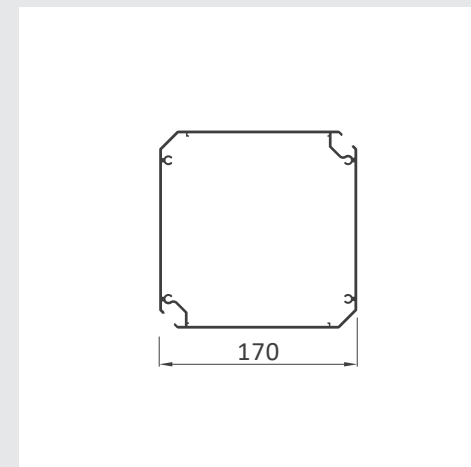

Louvers are designed such that they will interlock to keep out the water, hot sun and snow. Deep channels in each louver carry water away to the in-built surrounding gutter.

Tilt the louvers like that, the sun is blocked and the fresh air can flush through the opening gaps.

In winter or cooler weather enjoy the natural warmth of sunlight by tilting the louvers to the desired angle with the fingertip touch of your remote control.

170 Column

DRAINAGE SYSTEM

In the event of rain, our pergola is closed to provide complete protection. Water is channeled away discreetly through the internal drain hidden inside the post.